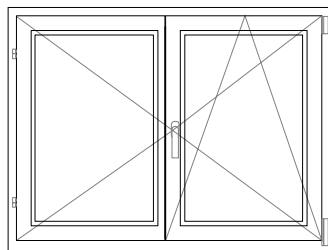

engels super58

Tilt and turn window 内開き内倒し窓 縮尺 1/3

縮尺:1/10

縮尺:1/10